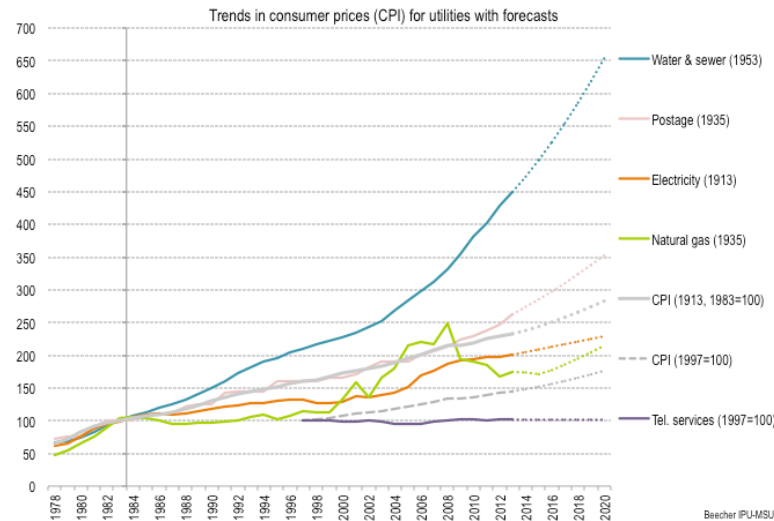

The dynamics of tariffs for individual housing and communal services in the Russian Federation, 2001 - 2010, 2001 = 100 (Source Rosstat)

The dynamics of growth prices for utilities in the United States, 1983- 2014, and forecast to 2020 (Source Beecher IPU-MCU)

ЧТО ВХОДИТ В СЕБЕСТОИМОСТЬ ВОДЫ?

- 42% прочие расходы
- 3% налог на добычу воды
- 12% зарплата
- 17% амортизация оборудования
- 26% электроэнергия на подъём и транспортировку

VETKA.BY

Cost of water in Belarus. A significant proportion - is electricity and water tariffs for the night can be cheaper up to 10 -15%

Progressive water pricing (US) - a fixed fee, the collection of the tabulation of the power, collection for the consumed water. 1 gal (USA) - 3,785 liters.

PRE-1980s TOILET

5.0+ gallons per flush

HIGH-EFFICIENCY TOILET TODAY