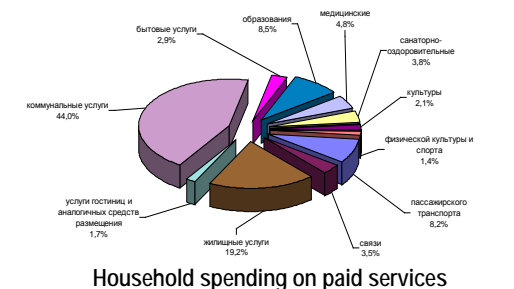

The dynamics of tariffs for individual housing and communal services in the Russian Federation, 2001 - 2010, 2001 = 100 (Source Rosstat)

The dynamics of growth prices for utilities in the United States, 1983- 2014, and forecast to 2020 (Source Beecher IPU-MCU)

ЧТО ВХОДИТ В СЕБЕСТОИМОСТЬ ВОДЫ?

- 42% прочие расходы
- 3% налог на добычу воды
- 12% зарплата
- 17% амортизация оборудования
- 26% электроэнергия на подъём и транспортировку

VETKA.BY

Cost of water in Belarus. A significant proportion - is electricity and water tariffs for the night can be cheaper up to 10 -15%

Progressive water pricing (US) - a fixed fee, the collection of the tabulation of the power, collection for the consumed water. 1 gal (USA) - 3,785 liters.

PRE-1980s TOILET

5.0+ gallons per flush

HIGH-EFFICIENCY TOILET TODAY