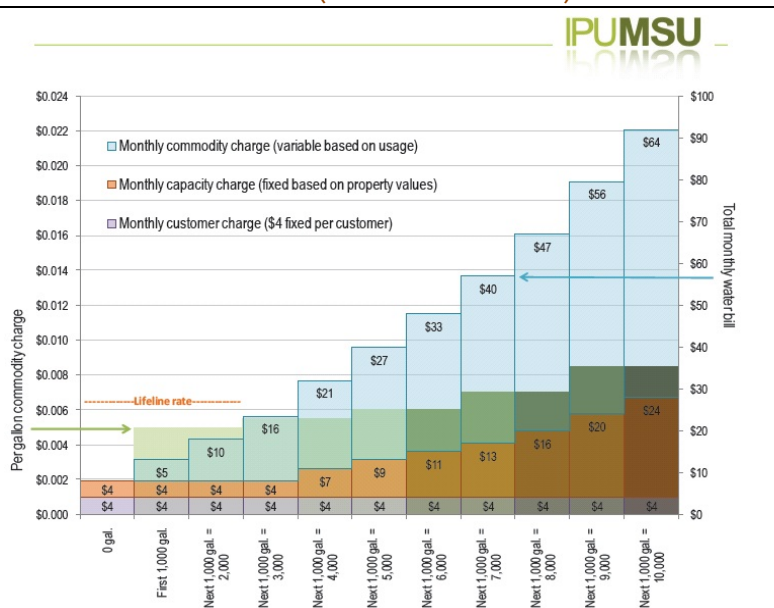

The dynamics of tariffs for individual housing and communal services in the Russian Federation, 2001 - 2010, 2001 = 100 (Source Rosstat)

The dynamics of growth prices for utilities in the United States, 1983- 2014, and forecast to 2020 (Source Beecher IPU-MCU)

ЧТО ВХОДИТ В СЕБЕСТОИМОСТЬ ВОДЫ?

- 42% прочие расходы
- 3% налог на добычу воды
- 12% зарплата
- 17% амортизация оборудования
- 26% электроэнергия на подъём и транспортировку

VETKA.BY

Cost of water in Belarus. A significant proportion - is electricity and water tariffs for the night can be cheaper up to 10 -15%

Progressive water pricing (US) - a fixed fee, the collection of the tabulation of the power, collection for the consumed water. 1 gal (USA) - 3,785 liters.

PRE-1980s TOILET

5.0+ gallons per flush

HIGH-EFFICIENCY TOILET TODAY